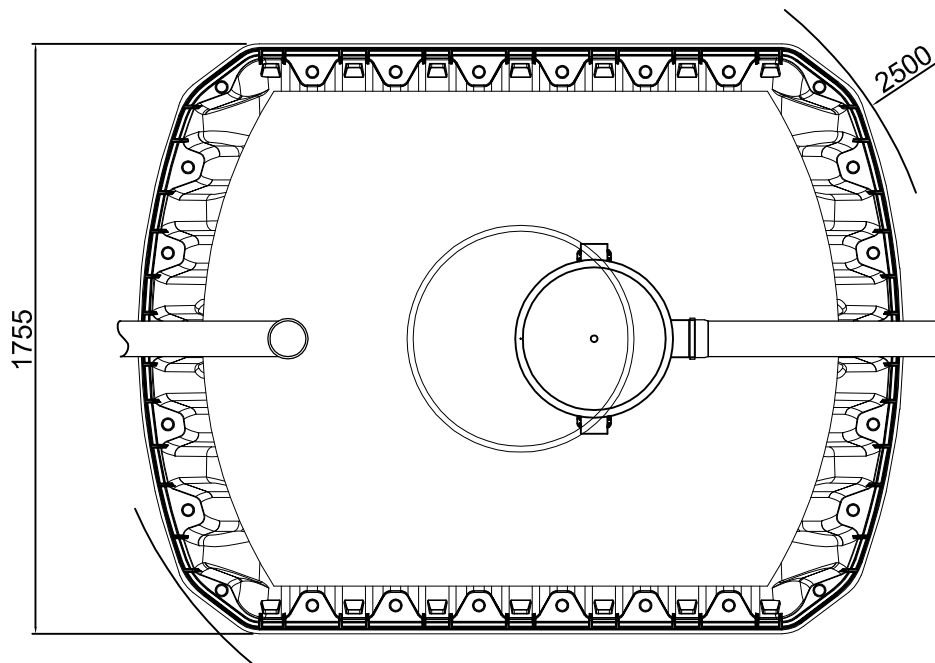

**KLARO**

ANAEROBIX filter 60 L

article no.

Carat septic tank 2700L

**Graf Australia**

1,9-11 Imboon Street  
Deception Bay  
Queensland 4508

Phone: 1300 466 469  
info@grafaustalia.com.au  
www.grafaustalia.com.au

**drawing information**

drawn csc  
date 09/2012

**article information**

weight