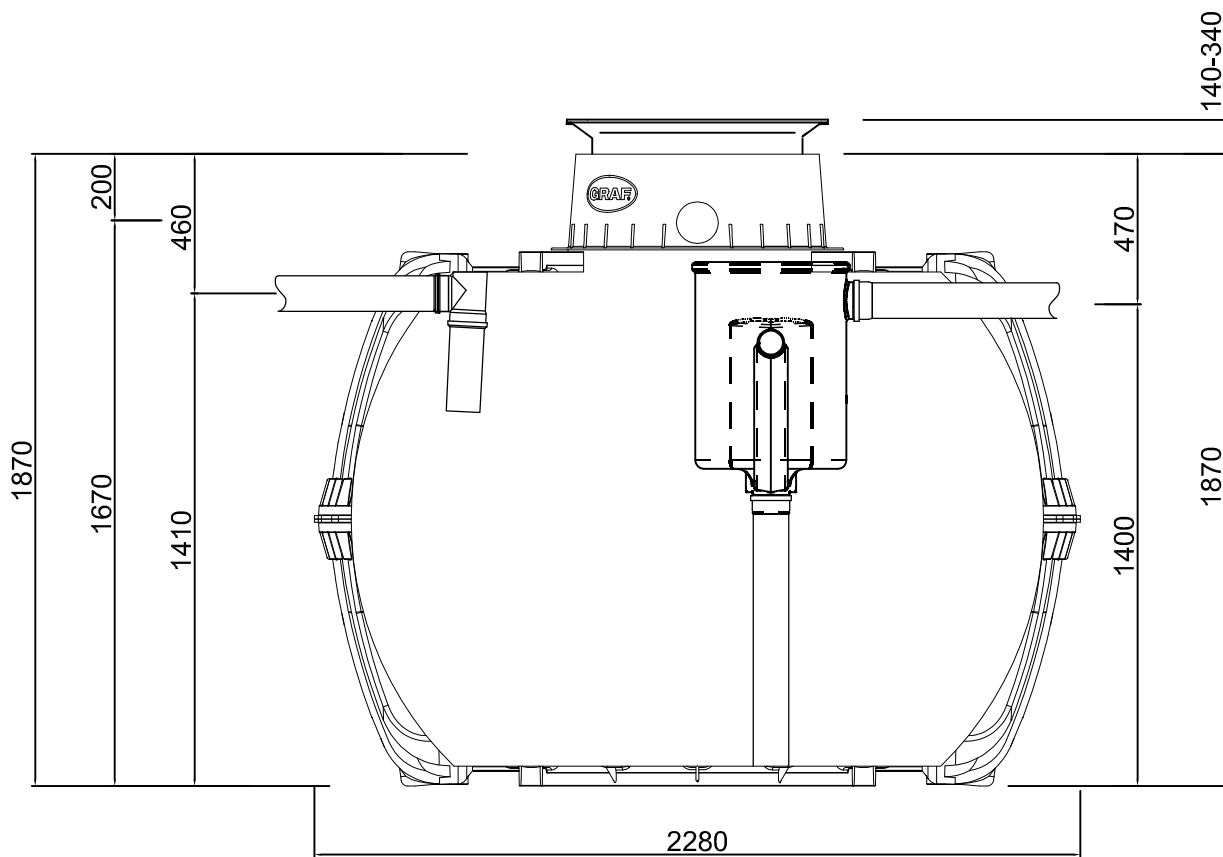

**KLARO**

ANAEROBIX filter 60 L

article no.

Carat septic tank 2700L

**Graf Australia**

1,9-11 Imboon Street  
Deception Bay  
Queensland 4508

Phone: 1300 466 469  
info@grafaustalia.com.au  
www.grafaustalia.com.au

**drawing information**

drawn csc  
date 09/2012

**article information**

weight