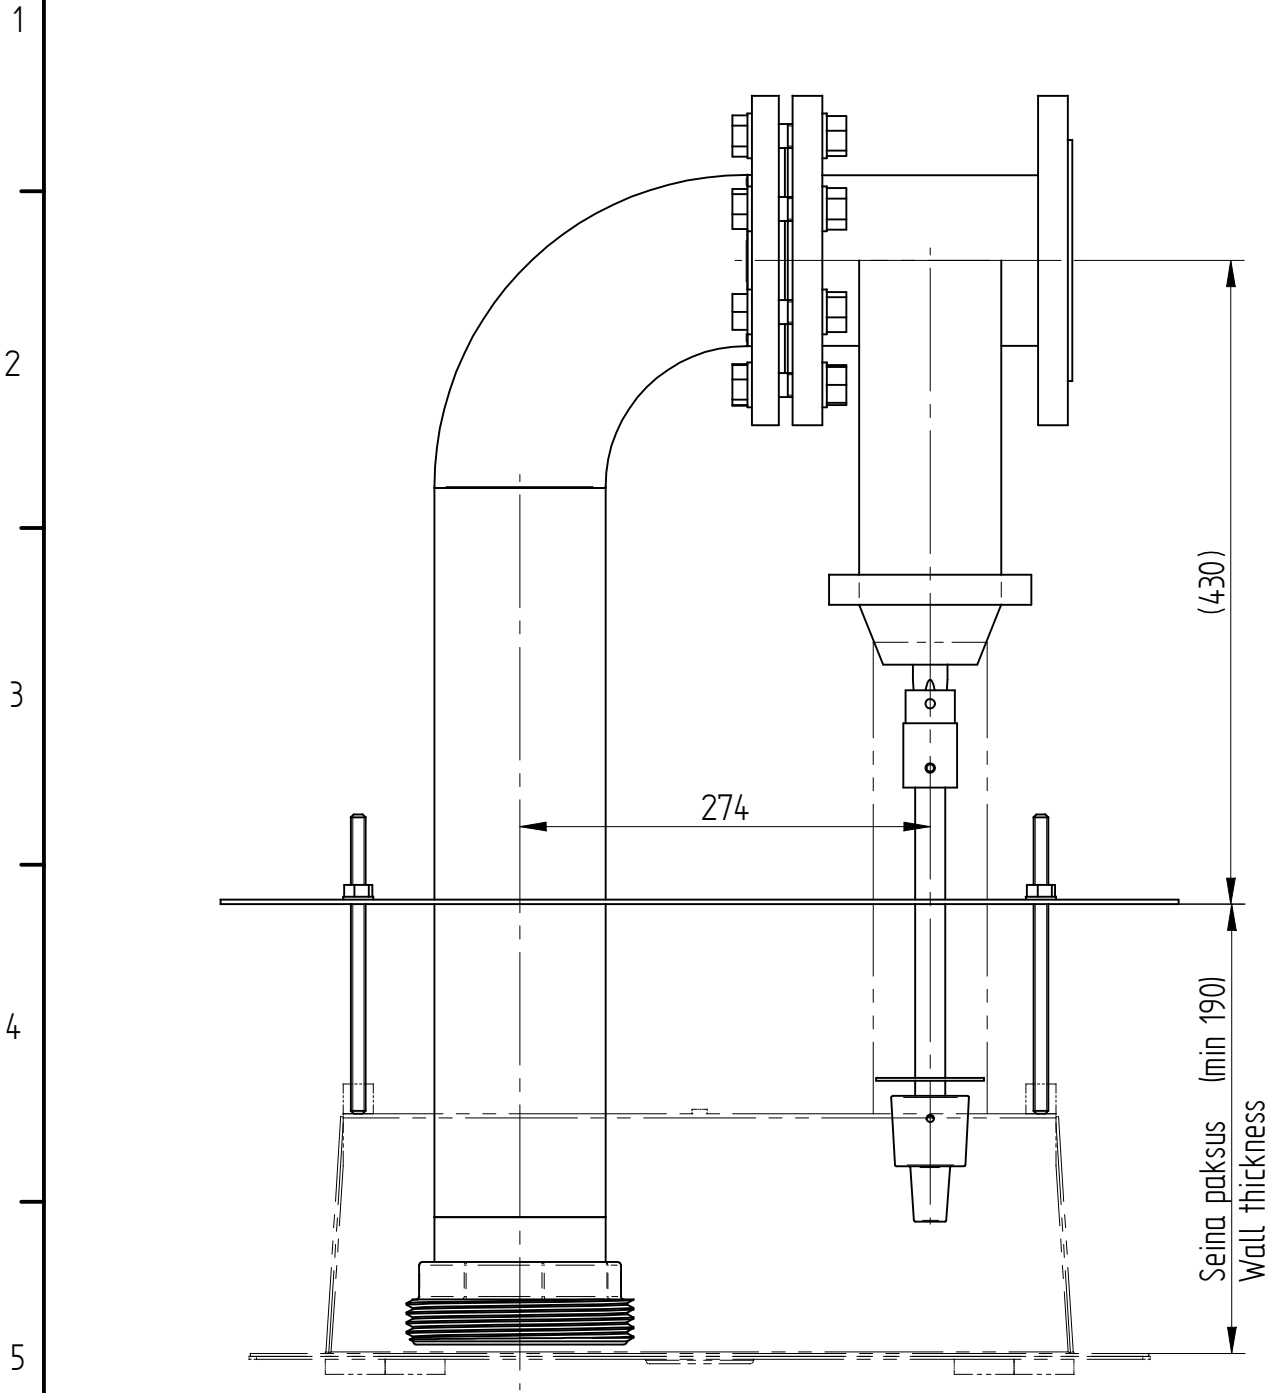

A	B	C	D
			Tolerance class:

Date	KM Engin.	Signature	Sheets	Seinahüdrant / Wall-mounted hydrant DN100		
eccua 				Mass	Number	Rv